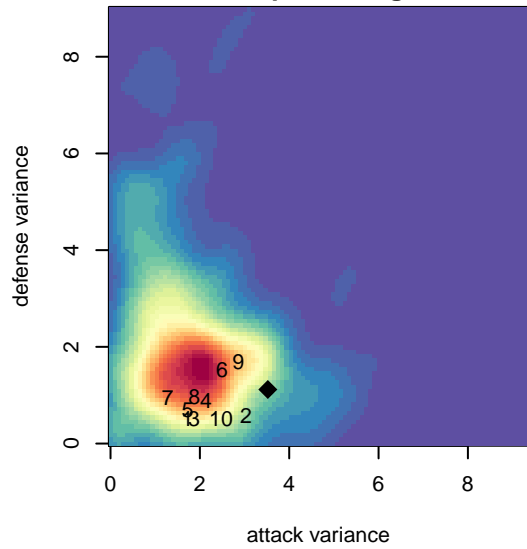

**attack and defense variance (black dot)
relative to other teams
and top 10 in region**