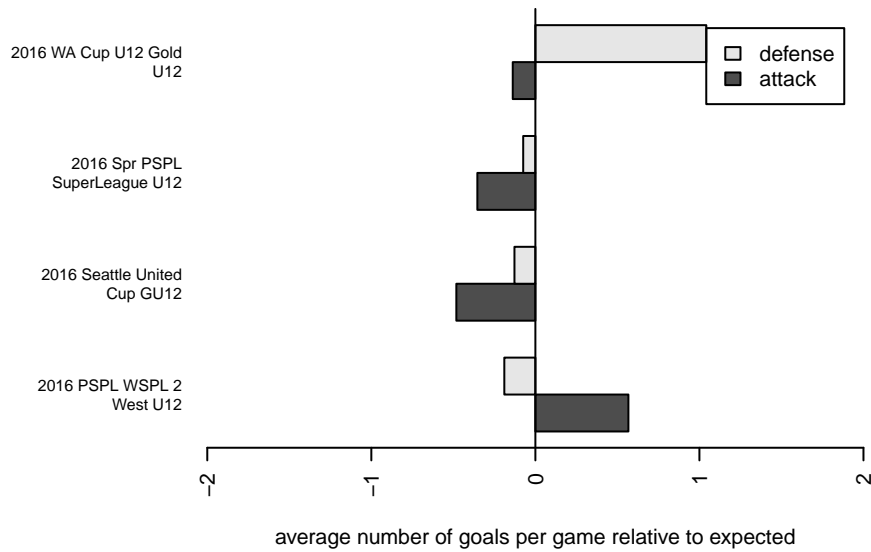

Performance relative to 13 month average