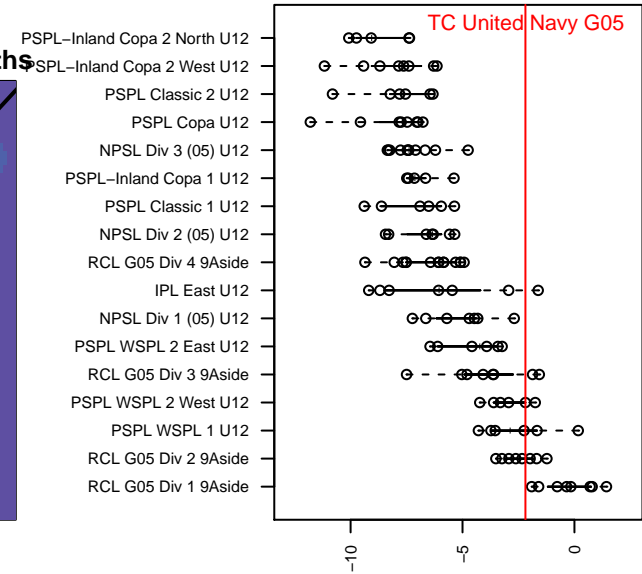

**attack and defense rating
relative to others at age
and all opponents in last 13 months**