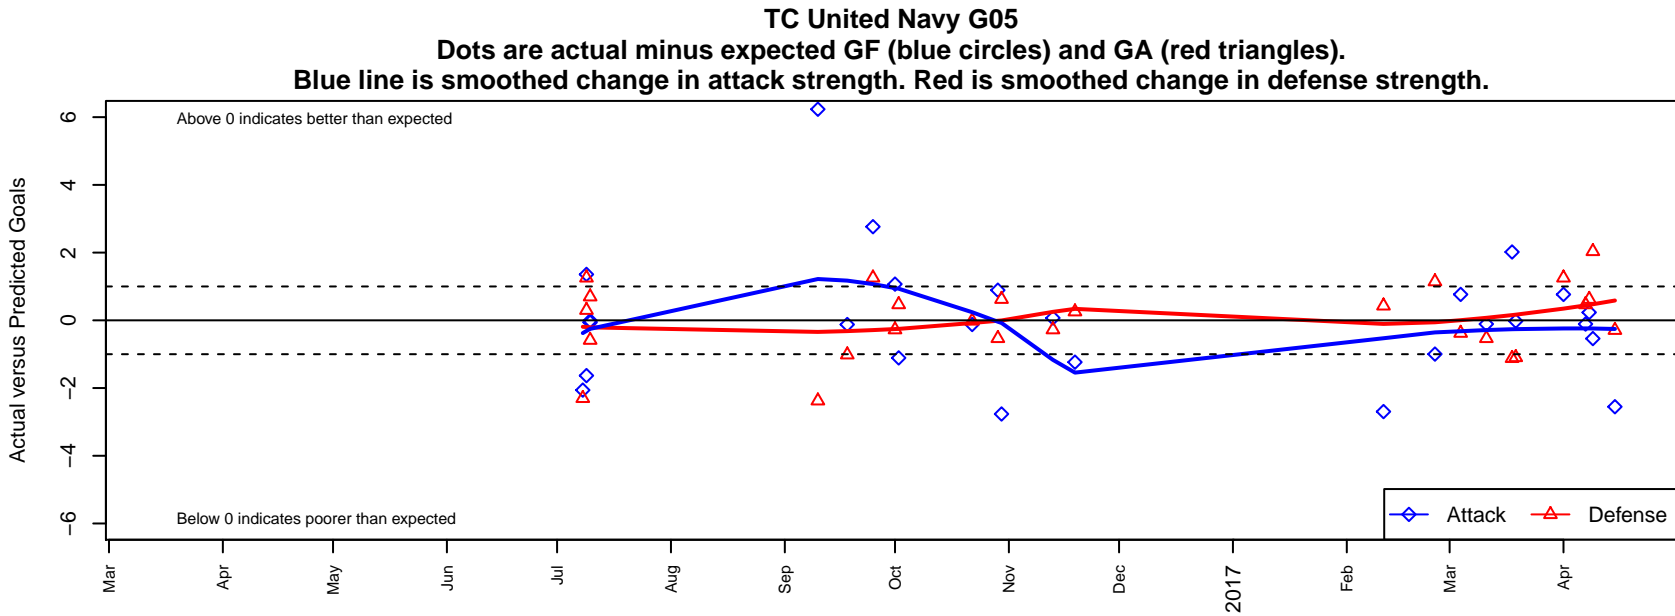

**attack and defense variance (black dot)
relative to other teams
and top 10 in region**

**attack and defense rating
relative to others at age
and all opponents in last 13 months**

TC United Navy G05

Thurston County United
Lacey, WA
G05 total strength=979
attack=2.08 defense=1.66
fall league = PSPL WSPL 2 West U12
spr league = Spr PSPL SuperLeague U12
notes= Bamba 2016

alt names used:
TC United G'05 Navy – Bamba
TC United G05 Navy–Bamba
TC United G05 Navy–Bamba
TC UNITED G05 NAVY – BAMBA (WA)

Venues played:
2016 Seattle United Cup GU12
2016 PSPL WSPL 2 West U12
2016 Spr PSPL SuperLeague U12
2016 WA Cup U12 Gold U12